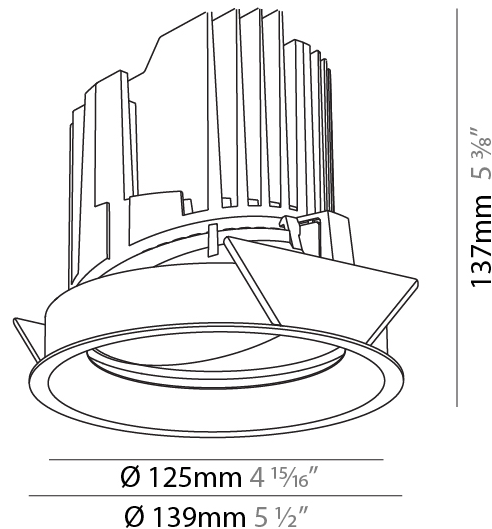

GENERAL

Series: Bioniq
 Subseries: Bioniq Round Adjustable
 Brand: Prolicht
 Division: Architectural
 Mounting Type: Recessed
 Mounting Location: Ceiling
 Subcategory: Downlight

PHYSICAL

Shape: Round
 Diameter (mm): 139
 Diameter (in): 5 1/2
 Height (mm): 137
 Height (in): 5 3/8
 Ceiling Thickness (mm): 10 / 12.5 / 15
 Ceiling Thickness (in): 3/8 or 1/2 or 9/16
 Min. Recessing Depth (mm): 150
 Min. Recessing Depth (in): 5 7/8
 Light Distribution: Adjustable / Downlight
 Weight (kg): 0.836
 Weight (lbs): 1.84
 Fixture Finish: SSR / BKV / CWI / CRY / HAB / UFT / ITA / RUA / FTG / MYG / LOD / PUS / FRO / FUP / KIA / POP / BLS / SPG / MEY / GOH / GUM / CHC / COM / ABZ / JAG / OBR / MOS / ROR
 Fixture Material: Aluminum Die Cast
 Cut-out Measurements: 130mm / 5 1/8"

GENERAL

Series: Bioniq
 Subseries: Bioniq Round Adjustable
 Brand: Prolicht
 Division: Architectural
 Mounting Type: Recessed
 Mounting Location: Ceiling
 Subcategory: Downlight

PHYSICAL

Shape: Round
 Diameter (mm): 139
 Diameter (in): 5 1/2
 Height (mm): 137
 Height (in): 5 3/8
 Ceiling Thickness (mm): 10 / 12.5 / 15
 Ceiling Thickness (in): 3/8 or 1/2 or 9/16
 Min. Recessing Depth (mm): 150
 Min. Recessing Depth (in): 5 7/8
 Light Distribution: Adjustable / Downlight
 Weight (kg): 0.849
 Weight (lbs): 1.87
 Fixture Finish: SSR / BKV / CWI / CRY / HAB / UFT / ITA / RUA / FTG / MYG / LOD / PUS / FRO / FUP / KIA / POP / BLS / SPG / MEY / GOH / GUM / CHC / COM / ABZ / JAG / OBR / MOS / ROR
 Fixture Material: Aluminum Die Cast
 Cut-out Measurements: 130mm / 5 1/8"

OPTICAL

Reflector°: 10
 Adjustability: Rotational 355°; Tilt 30°

RATINGS AND CERTIFICATIONS

Certified By: Certified for North American Standards
 IP rating: IP54

130mm 5 1/8"	150mm 5 7/8"	10 15mm 3/8" 9/16"	30°	355°	